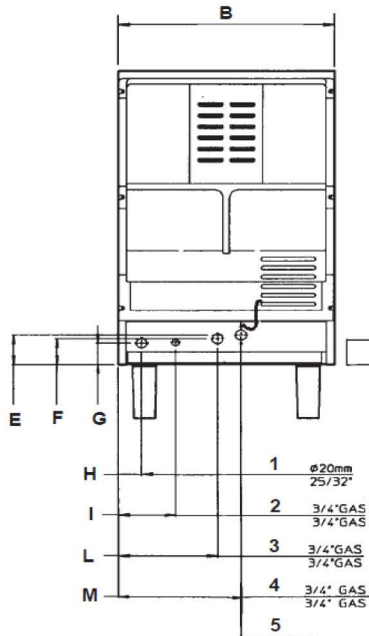

FM80

- 70kg production 25kg storage

One-year manufacturer warranty

SPECIFICATION

DIMENSIONS

Width 529 mm
Depth 626 mm
Height 797 / 927 mm with legs

PLUMBING CONNECTIONS

(5) 10 amp 1 metre power lead 80 mm
(G) 20mm Water Outlet Gravity 58 mm
(F) 3/4" Water Inlet 70 mm