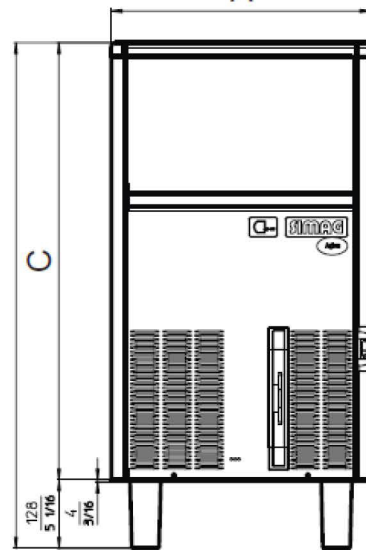

# IM35

- 35kg production 17kg storage

IM Cube

IM-M Cube

## SPECIFICATION

- 1 - 195 mm
- 2 - 105 mm
- 3 - 75 mm

B

A

## DIMENSIONS

- (A) Width 485 mm
- (B) Depth 570 mm
- (C) Height 720 / 850mm with legs

## CONNECTIONS

- (1) 10 amp 1 metre power lead
- (2) 20mm Water Outlet Gravity
- (3) 3/4" Water Inlet