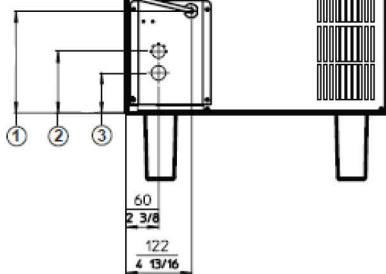

# IM35

- 35kg production 17kg storage

IM Cube

IM-M Cube

## SPECIFICATION

- 1 - 195 mm
- 2 - 105 mm
- 3 - 75 mm

B

A

## DIMENSIONS

- (A) Width 485 mm
- (B) Depth 570 mm
- (C) Height 720 / 850mm with legs

## CONNECTIONS

- (1) 10 amp 1 metre power lead
- (2) 20mm Water Outlet Gravity
- (3) 3/4" Water Inlet