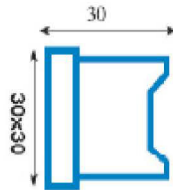

# IM35

- 35kg production 17kg storage

IM Cube

IM-M Cube

## SPECIFICATION

- 1 - 195 mm
- 2 - 105 mm
- 3 - 75 mm

B

A

## DIMENSIONS

- (A) Width 485 mm
- (B) Depth 570 mm
- (C) Height 720 / 850mm with legs

## CONNECTIONS

- (1) 10 amp 1 metre power lead
- (2) 20mm Water Outlet Gravity
- (3) 3/4" Water Inlet