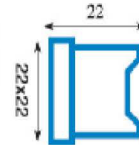

# IM35

- 35kg production 17kg storage

IM Cube

IM-M Cube

## SPECIFICATION

- 1 - 195 mm
- 2 - 105 mm
- 3 - 75 mm

B

A

## DIMENSIONS

- (A) Width 485 mm
- (B) Depth 570 mm
- (C) Height 720 / 850mm with legs

## CONNECTIONS

- (1) 10 amp 1 metre power lead
- (2) 20mm Water Outlet Gravity
- (3) 3/4" Water Inlet